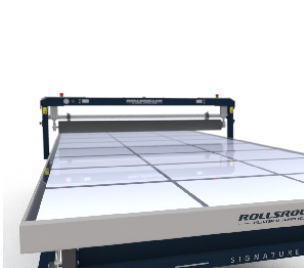

info@rollsroller.se
rollsroller.se
+46 54 770 70 10

ROLLSROLLER®

SIGNATURE PLUS

360/170S

MODEL NAME	ROLLSROLLER 360/170S
Part No.	122-009
Model type	Signature Plus
Flatbed Length	3640 mm / 11 ft. 11,3 in.
Flatbed Width	1700 mm / 5 ft. 6,9 in.
Length of working area	3340 mm / 10 ft. 11,5 in.
Width of working area (Roller width)	1630 mm / 5 ft. 4,2 in.
Work height Flatbed	800 - 1150 mm / 2 ft. 7,5 in. - 3 ft. 9,3 in.
Overall width incl. mounted Glide Beam	1970 mm / 6 ft. 5,6 in.
Overall height incl. mounted Glide Beam	1265 - 1615 mm / 4 ft. 1,8 in. - 5 ft. 3,6 in.
Weight Flatbed Applicator	545 kg / 1202lb
Flatbed surface	Tempered glass + Cutting Mat
Electrical Voltage	110-250VAC/ 50-60Hz/10-15A
USB Charger	3,6A-5VDC
Required air supply	6-8 bar / 0,6-0,8 MPa
Set pressure during operation	3-5 bar / 0,3-0,5 MPa
Total packing weight (Flatbed Applicator + package)	740 kg / 1631lb
Package Flatbed Applicator Assembled (LxWxH)	3800x1980x1350 mm / 12 ft. 5,6 in. x 6 ft. 6 in. x 4 ft. 5,1 in.
Wheels	Yes (4)
Illuminated LED table (dimnable)	Yes
Warranty	5 year limited warranty *
User Manual	ENG

* Visit rollsroller.com/our-products/warranty/ for more information