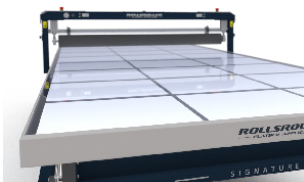

info@rollsroller.se
rollsroller.se
+46 54 770 70 10

MODEL NAME	ROLLSROLLER 540/170S
Part No.	122-013
Model type	Signature Plus
Flatbed Length	5440 mm / 17 ft. 10,2 in.
Flatbed Width	1700 mm / 5 ft. 6,9 in.
Length of working area	5140 mm / 16 ft. 10,4 in.
Width of working area (Roller width)	1630 mm / 5 ft. 4,2 in.
Work height Flatbed	800 - 1150 mm / 2 ft. 7,5 in. - 3 ft. 9,3 in.
Overall width incl. mounted Glide Beam	1970 mm / 6 ft. 5,6 in.
Overall height incl. mounted Glide Beam	1265 - 1615 mm / 4 ft. 1,8 in. - 5 ft. 3,6 in.
Weight Flatbed Applicator	865 kg / 1907lb
Flatbed surface	Tempered glass + Cutting Mat
Electrical Voltage	110-250VAC/ 50-60Hz/10-15A
USB Charger	3,6A-5VDC
Required air supply	6-8 bar / 0,6-0,8 MPa
Set pressure during operation	3-5 bar / 0,3-0,5 MPa
Total packing weight (Flatbed Applicator + package)	1120 kg / 2469lb
Package Flatbed Applicator Assembled (LxWxH)	5600x1980x1350 mm / 18 ft. 4,5 in. x 6 ft. 6 in. x 4 ft. 5,1 in.
Wheels	Yes (6)
Illuminated LED table (dimnable)	Yes
Warranty	5 year limited warranty *
User Manual	ENG

* Visit rollsroller.com/our-products/warranty/ for more information