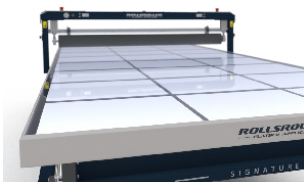

info@rollroller.se
rollroller.se
+46 54 770 70 10

ROLLSROLLER®

SIGNATURE PLUS

540/212S

MODEL NAME	ROLLSROLLER 540/212S
Part No.	122-014
Model type	Signature Plus
Flatbed Length	5440 mm / 17 ft. 10,2 in.
Flatbed Width	2120 mm / 6 ft. 11,5 in.
Length of working area	5140 mm / 16 ft. 10,4 in.
Width of working area (Roller width)	2050 mm / 6 ft. 8,7 in.
Work height Flatbed	800 - 1150 mm / 2 ft. 7,5 in. - 3 ft. 9,3 in.
Overall width incl. mounted Glide Beam	2390 mm / 7 ft. 10,1 in.
Overall height incl. mounted Glide Beam	1265 - 1615 mm / 4 ft. 1,8 in. - 5 ft. 3,6 in.
Weight Flatbed Applicator	1085 kg / 2392lb
Flatbed surface	Tempered glass + Cutting Mat
Electrical Voltage	110-250VAC/ 50-60Hz/10-15A
USB Charger	3,6A-5VDC
Required air supply	6-8 bar / 0,6-0,8 MPa
Set pressure during operation	3-5 bar / 0,3-0,5 MPa
Total packing weight (Flatbed Applicator + package)	1370 kg / 3020lb
Package Flatbed Applicator Assembled (LxWxH)	5600x2400x1350 mm / 18 ft. 4,5 in. x 7 ft. 10,5 in. x 4 ft. 5,1 in.
Wheels	Yes (6)
Illuminated LED table (dimnable)	Yes
Warranty	5 year limited warranty *
User Manual	ENG

* Visit rollroller.com/our-products/warranty/ for more information