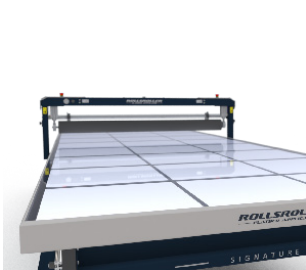

info@rollsroller.se
rollsroller.se
+46 54 770 70 10

ROLLSROLLER®

SIGNATURE PLUS

600/170S

MODEL NAME	ROLLSROLLER 600/170S
Part No.	122-015
Model type	Signature Plus
Flatbed Length	6040 mm / 19 ft. 9,8 in.
Flatbed Width	1700 mm / 5 ft. 6,9 in.
Length of working area	5740 mm / 18 ft. 10 in.
Width of working area (Roller width)	1630 mm / 5 ft. 4,2 in.
Work height Flatbed	800 - 1150 mm / 2 ft. 7,5 in. - 3 ft. 9,3 in.
Overall width incl. mounted Glide Beam	1970 mm / 6 ft. 5,6 in.
Overall height incl. mounted Glide Beam	1265 - 1615 mm / 4 ft. 1,8 in. - 5 ft. 3,6 in.
Weight Flatbed Applicator	945 kg / 2083lb
Flatbed surface	Tempered glass + Cutting Mat
Electrical Voltage	110-250VAC/ 50-60Hz/10-15A
USB Charger	3,6A-5VDC
Required air supply	6-8 bar / 0,6-0,8 MPa
Set pressure during operation	3-5 bar / 0,3-0,5 MPa
Total packing weight (Flatbed Applicator + package)	1220 kg / 2690lb
Package Flatbed Applicator Assembled (LxWxH)	6200x1980x1350 mm / 20 ft. 4,1 in. x 6 ft. 6 in. x 4 ft. 5,1 in.
Wheels	Yes (6)
Illuminated LED table (dimnable)	Yes
Warranty	5 year limited warranty *
User Manual	ENG

* Visit rollsroller.com/our-products/warranty/ for more information