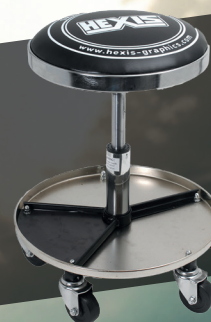

Stool with castors

HOODHOLDER

Tool for holding the bonnet ajar during the application of film

STEAMERSC3

High capacity, high pressure steam generator

INDEX

BODYKNIFE2	11	SHAGMAMBA	17
BODYWHEEL	6	SHAGMITCH	9
COVSEAT4	17	SHAGPAM	9
DASHTOWEL	16	SHAGPINK	9
EASYSEAL	12	SHAGRELOAD	14
ÉGALITÉ	8	SHAGREMOV	7
FRATERNITÉ	8	SHAGSHINE	14
FRENCHBOX	8	SHAGSLICE	10
HEXISOAP	16	SHAGSPOON	9
HEXMAGNET	13	SHAGSPRAY	16
HEXSTRAP	12	SHAGSUN	15
HOODHOLDER	17	SHAGTRASH	11
LIBERTÉ	8	SHAGWIRE	6
MAGSQUEEG	8	SPRAYBOX	15
MAXHANDLE	13	SQUEEBAND	12
MFKIT	6	STEAMERSC3	17
NINJATOOL	16	SUMOTOOL	16
SHAGBOX	5	WRAPBELT	15
SHAGCASE	5		
SHAGCHIZ	8		
SHAGCLEAN	7		
SHAGCUT	10		
SHAGDRILL	12		
SHAGFELT	13		
SHAGFENCEM	9		
SHAGFINISH	14		
SHAGGLOVE	13		
SHAGGUN	12		
SHAGKNIFE	10		
SHAGLINE	11		