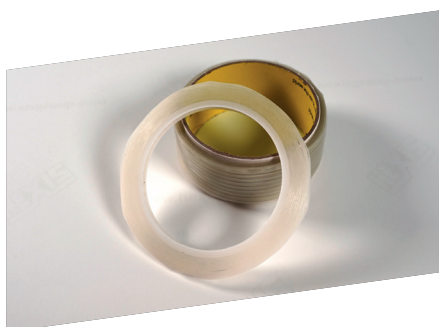

SHAGPINK

Pink squeegee per item for applying BODYFENCE films

SHAGSPOON

Squeegee specifically for installing films in hard-to-reach areas of the bodywork (wings and door surrounds)

HIGH-PERFORMANCE CUTTING TOOLS:

SHAGTRASH

Blade disposal and recovery of used blades

SHAGLINE

Knifeless tape for installation of SKINTAC film

BODYKNIFE2

Knifeless tape for installation of BODYFENCE and solar films

OTHER TOOLS THAT WILL MAKE ALL APPLICATIONS OF ADHESIVE FILMS EASIER: