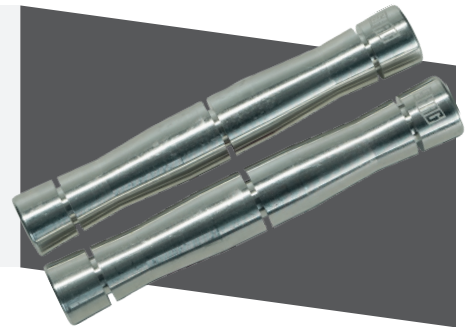

**IT IS OF UTMOST IMPORTANCE TO
PREPARE THE SURFACE AND THE VEHICLE BEFORE
STARTING THE APPLICATION OF A SELF-ADHESIVE FILM
WITH SPECIFIC PRODUCTS:**

SHAGWIRE

Car logo removal wire

BODYWHEEL

Wheel cover BODYFENCE

MFKIT

Pack of microfibre cloths