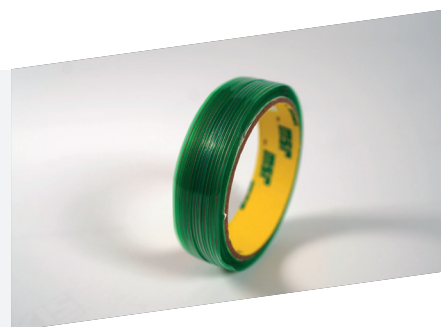

SHAGTRASH

Blade disposal and recovery of used blades

SHAGLINE

Knifeless tape for installation of SKINTAC film

BODYKNIFE2

Knifeless tape for installation of BODYFENCE and solar films

OTHER TOOLS THAT WILL MAKE ALL APPLICATIONS OF ADHESIVE FILMS EASIER: