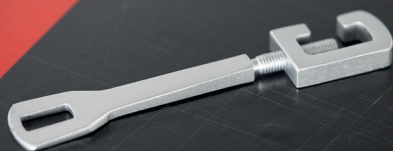

Stool with castors

HOODHOLDER

Tool for holding the bonnet ajar during the application of film

STEAMERSC3

High capacity, high pressure steam generator

INDEX

BODYKNIFE2	11	SHAGMAMBA	17
BODYWHEEL	6	SHAGMITCH	9
COVSEAT4	17	SHAGPAM	9
DASHTOWEL	16	SHAGPINK	9
EASYSEAL	12	SHAGRELOAD	14
ÉGALITÉ	8	SHAGREMOV	7
FRATERNITÉ	8	SHAGSHINE	14
FRENCHBOX	8	SHAGSLICE	10
HEXISOAP	16	SHAGSPOON	9
HEXMAGNET	13	SHAGSPRAY	16
HEXSTRAP	12	SHAGSUN	15
HOODHOLDER	17	SHAGTRASH	11
LIBERTÉ	8	SHAGWIRE	6
MAGSQUEEG	8	SPRAYBOX	15
MAXHANDLE	13	SQUEEBAND	12
MFKIT	6	STEAMERSC3	17
NINJATOOL	16	SUMOTOOL	16
SHAGBOX	5	WRAPBELT	15
SHAGCASE	5		
SHAGCHIZ	8		
SHAGCLEAN	7		
SHAGCUT	10		
SHAGDRILL	12		
SHAGFELT	13		
SHAGFENCEM	9		
SHAGFINISH	14		
SHAGGLOVE	13		
SHAGGUN	12		
SHAGKNIFE	10		
SHAGLINE	11		